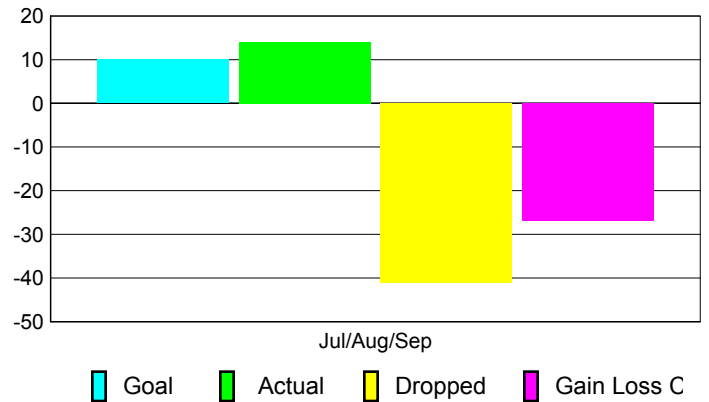

Membership Results 2010-2011

Goal, New, Dropped, Gain/Loss